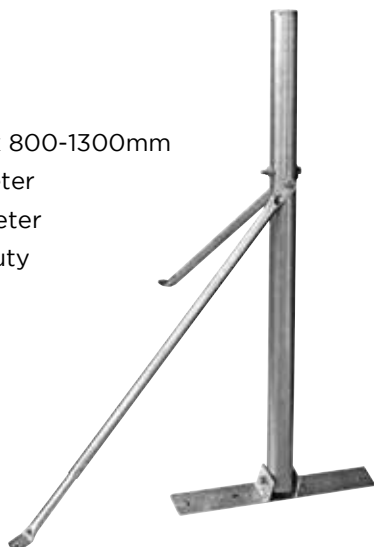

Features and Benefits

- » Heavy Base plate
- » Compact Size
- » Hot dipped galvanised

Satellite Mount Under Eave 13MM-SM08

Features and Benefits

- » Adjust Stays 2 x 700mm
- » Base (CLEVISBR1)
- » Bolt kit
- » Mast 1.6mm thick pre-galv steel (45mm diameter)

Satellite Wall Mount 60-85cm 13MM-SM09

Features and Benefits

- » Fixed stay
- » Pre-galv 32 diameter
- » Bolt kit

Satellite Mount Wall Professional 13MM-SM09P

Features and Benefits

- » Mast 800mm
- » Adjustable Stay 1 x 500mm
- » Adjustable Stay 1 x 200mm (approx)
- » Base (CLEVISBR1)
- » Bolt kit

Satellite Mount Roof - 1m Dish 13MM-SM12

Features and Benefits

- » Heavy Duty
- » Adjustable Stays 2 x 800-1300mm
- » Mast 62.0mm diameter
- » Stays 25.4mm diameter
- » Base super heavy duty

Satellite Mount - Roof Pelmet for Large Dishes 13MM-SM12P

Features and Benefits

- » Hot dipped galvanised
- » Heavy duty mast, 1000mm height, 60mm diameter
- » Heavy duty pre-drilled angle iron brackets
- » Used with the SMC100 satellite dish