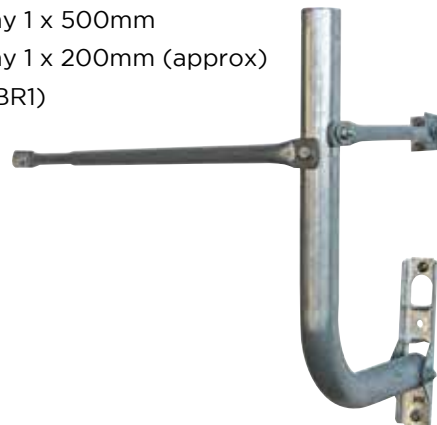

Features and Benefits

- » Heavy Base plate
- » Compact Size
- » Hot dipped galvanised

Satellite Mount Under Eave 13MM-SM08

Features and Benefits

- » Adjust Stays 2 x 700mm
- » Base (CLEVISBR1)
- » Bolt kit
- » Mast 1.6mm thick pre-galv steel (45mm diameter)

Satellite Wall Mount 60-85cm 13MM-SM09

Features and Benefits

- » Fixed stay
- » Pre-galv 32 diameter
- » Bolt kit

Satellite Mount Wall Professional 13MM-SM09P

Features and Benefits

- » Mast 800mm
- » Adjustable Stay 1 x 500mm
- » Adjustable Stay 1 x 200mm (approx)
- » Base (CLEVISBR1)
- » Bolt kit

Satellite Mount Roof - 1m Dish 13MM-SM12

Features and Benefits

- » Heavy Duty
- » Adjustable Stays 2 x 800-1300mm
- » Mast 62.0mm diameter
- » Stays 25.4mm diameter
- » Base super heavy duty

Satellite Mount - Roof Pelmet for Large Dishes 13MM-SM12P

Features and Benefits

- » Hot dipped galvanised
- » Heavy duty mast, 1000mm height, 60mm diameter
- » Heavy duty pre-drilled angle iron brackets
- » Used with the SMC100 satellite dish